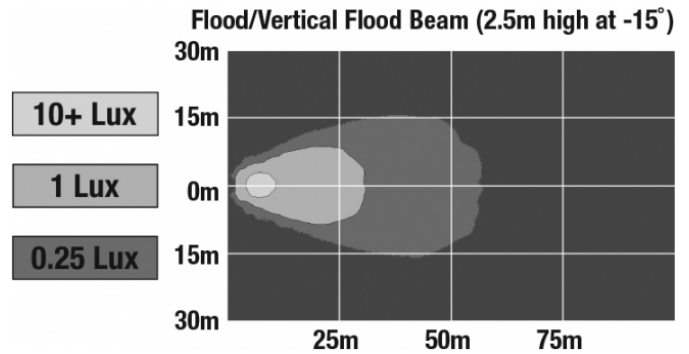

LED Work Light - Model 783 XD

PHOTOMETRIC SPECIFICATIONS

Raw Lumen Output	675
Effective Lumen Output	485
Candela Output	1,409
Nominal LED Color Temperature	5000 K
Beam Pattern(s)	Forward Lighting - Flood (Medium)