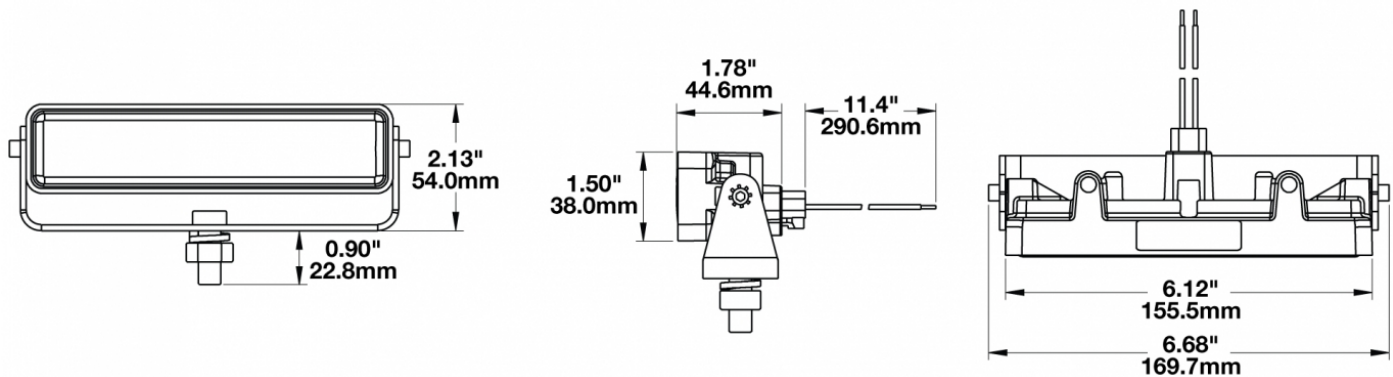

LED Work Light - Model 783 XD

PRODUCT INFORMATION

Description	12-48V LED Work Light with Flood Beam Pattern & Mounting Bracket
Height	54.10 mm / 2.13 in
Width	169.67 mm / 6.68 in
Depth	45.21 mm / 1.78 in
Shape	Rectangle
Outer Lens Material	Polycarbonate
Outer Lens Color	Clear
Housing Material	Polycarbonate
Housing Color	Black
Mounting Hardware Description	(x1) 3/8"-16 x 1.5" Mounting Bolt
Mounting Type	Universal Mount
Minimum Operating Temperature	-40 °C / -40 °F
Maximum Operating Temperature	65 °C / 149 °F
Connector or Wiring	Integral DT04-2P
Mating Connector	Deutsch DT06-2S
Product Weight	0.71 lbs / 0.32 kgs
Shipping Weight	3.40 lbs / 1.54 kgs

PRODUCT DIMENSIONS

ELECTRICAL SPECIFICATIONS

Input Voltage	12-48V DC
Operating Voltage	9-60V DC
Transient Spike Protection	330V Peak @ 1 HZ-100 Pulses
Red Wire	Positive
Black Wire	Negative
Current Draw	1.00A @ 12V DC (Flood) 0.50A @ 24V DC (Flood) 0.30A @ 36V DC (Flood) 0.25A @ 48V DC (Flood)

LED Work Light - Model 783 XD

PHOTOMETRIC SPECIFICATIONS

Raw Lumen Output	675
Effective Lumen Output	485
Candela Output	1,409
Nominal LED Color Temperature	5000 K
Beam Pattern(s)	Forward Lighting - Flood (Medium)